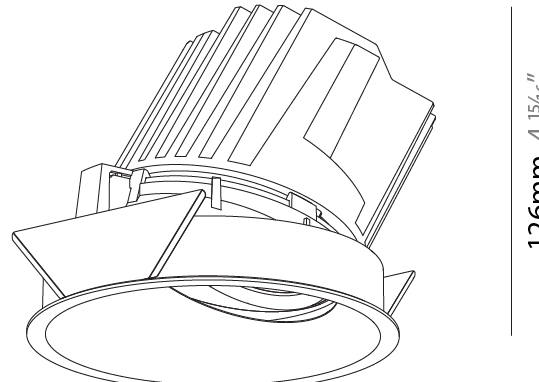

OPTICAL

Reflector°: 10
 Adjustability: Fixed

RATINGS AND CERTIFICATIONS

Certified By: Certified for North American Standards
 IP rating: IP20

126mm 4 15/16"

Ø 125mm 4 15/16"
 Ø 139mm 5 1/2"

130mm 5 1/8" 140mm 5 1/2" 10 | 15mm 3/8" 5/16" 30°