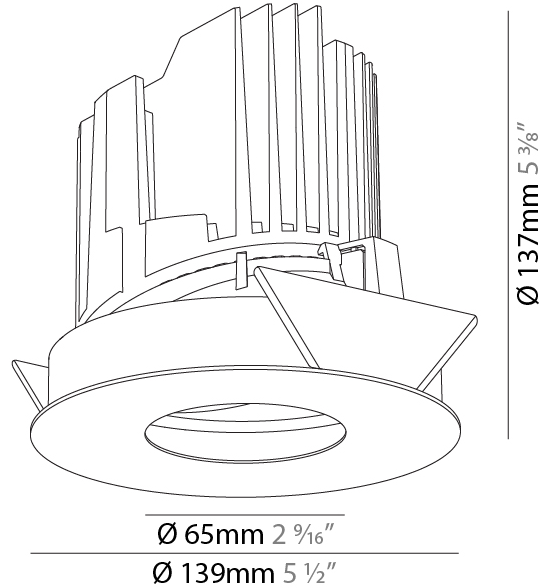

GENERAL

Series: Bioniq
 Subseries: Bioniq Round Deep
 Brand: Prolicht
 Division: Architectural
 Mounting Type: Trimless
 Mounting Location: Ceiling
 Subcategory: Downlight

PHYSICAL

Shape: Round
 Diameter (mm): 136
 Diameter (in): 5 3/8
 Height (mm): 151
 Height (in): 5 15/16
 Ceiling Thickness (mm): 10 / 12.5 / 15 / 25
 Ceiling Thickness (in): 3/8 or 1/2 or 9/16 or 1
 Min. Recessing Depth (mm): 170
 Min. Recessing Depth (in): 6 11/16
 Light Distribution: Downlight
 Weight (kg): 1.078
 Weight (lbs): 2.37
 Fixture Finish: SSR / BKV / CWI / CRY / HAB / UFT / ITA / RUA / FTG / MYG / LOD / PUS / FRO / FUP / KIA / POP / BLS / SPG / MEY / GOH / GUM / CHC / COM / ABZ / JAG / OBR / MOS / ROR
 Fixture Material: Aluminum Die Cast
 Cut-out Measurements: Ø 140mm / 5 1/2"
 Upon Request: Unique Ceiling Thickness

GENERAL

Series: Bioniq
Subseries: Bioniq Round Wallwash
Brand: Prolicht
Division: Architectural
Mounting Type: Recessed
Mounting Location: Ceiling
Subcategory: Downlight

PHYSICAL

Shape: Round
Diameter (mm): 139
Diameter (in): 5 1/2
Height (mm): 137
Height (in): 5 3/8
Ceiling Thickness (mm): 10 / 12.5 / 15 / 25
Ceiling Thickness (in): 3/8 or 1/2 or 9/16
Min. Recessing Depth (mm): 150
Min. Recessing Depth (in): 5 7/8
Light Distribution: Adjustable / Asymmetric
Weight (kg): 0.865
Weight (lbs): 1.9
Fixture Finish: SSR / BKV / CWI / CRY / HAB / UFT / ITA / RUA / FTG / MYG / LOD / PUS / FRO / FUP / KIA / POP / BLS / SPG / MEY / GOH / GUM / CHC / COM / ABZ / JAG / OBR / MOS / ROR
Fixture Material: Aluminum Die Cast
Cut-out Measurements: 130mm / 5 1/8"

OPTICAL

Reflector: 20 / 25 / 40
Adjustability: Fixed

RATINGS AND CERTIFICATIONS

Certified By: Certified for North American Standards
IP rating: IP20

	130mm 5 1/8"	150mm 5 7/8"	10 15mm 3/8" 9/16"	30°	355°	
A						